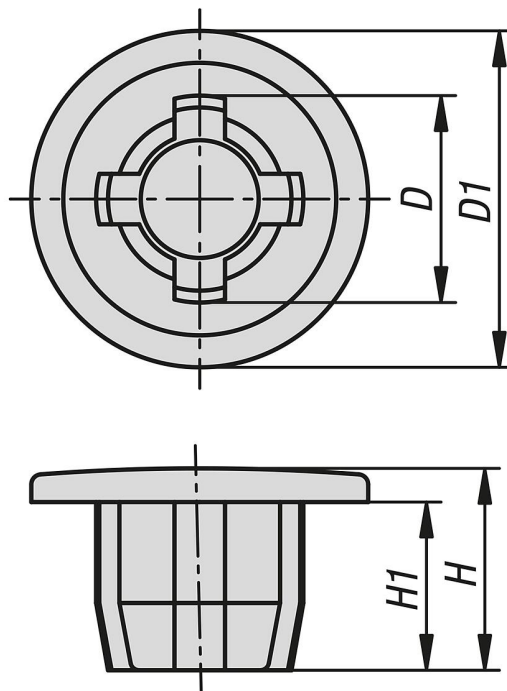

## End caps plastic for hinge halves

### Item description/product images

### Description

**Material:**  
Plastic

**Version:**  
Colour: White aluminium, similar to RAL 9006.

**Note:**  
End caps for in-frame hinge halves K2102 and on-frame hinge halves K2103.

### Drawings