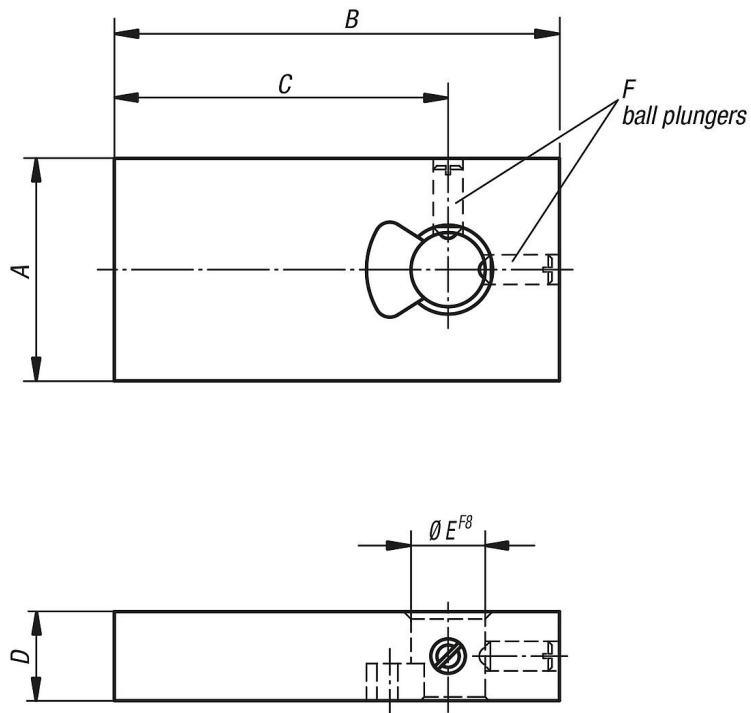

Clamping arms for swing clamp

Item description/product images

Description

Material:
Carbon steel.

Version:
Black oxidised.

clamping arm length C vs. clamping force

clamping arm length C vs. deflexion during clamping

Clamping arms for swing clamp

Drawings

Overview of items

Clamping arms for swing clamp

Order No.	A	B	C	D	E	F
K0912.03006010	30	60	45	12	10	M4
K0912.04007516	40	75	55	16	16	M5