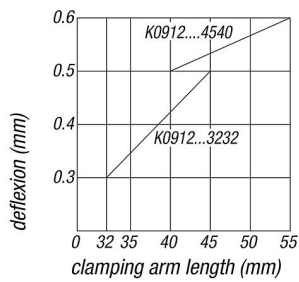

Clamping arms for swing clamp

Item description/product images

Description

Material:
Carbon steel.

Version:
Black oxidised.

clamping arm length C vs. clamping force

clamping arm length C vs. deflexion during clamping

Clamping arms for swing clamp

Drawings

Overview of items

Clamping arms for swing clamp

Order No.	A	B	C	D	E	F
K0912.03006010	30	60	45	12	10	M4
K0912.04007516	40	75	55	16	16	M5