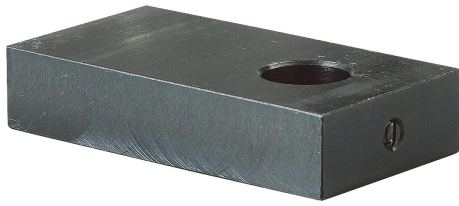

Clamping arms for swing clamp

Item description/product images

Description

Material:
Carbon steel.

Version:
Black oxidised.

clamping arm length C vs. clamping force

clamping arm length C vs. deflexion during clamping

Clamping arms for swing clamp

Drawings

Overview of items

Clamping arms for swing clamp

Order No.	A	B	C	D	E	F
K0912.03006010	30	60	45	12	10	M4
K0912.04007516	40	75	55	16	16	M5