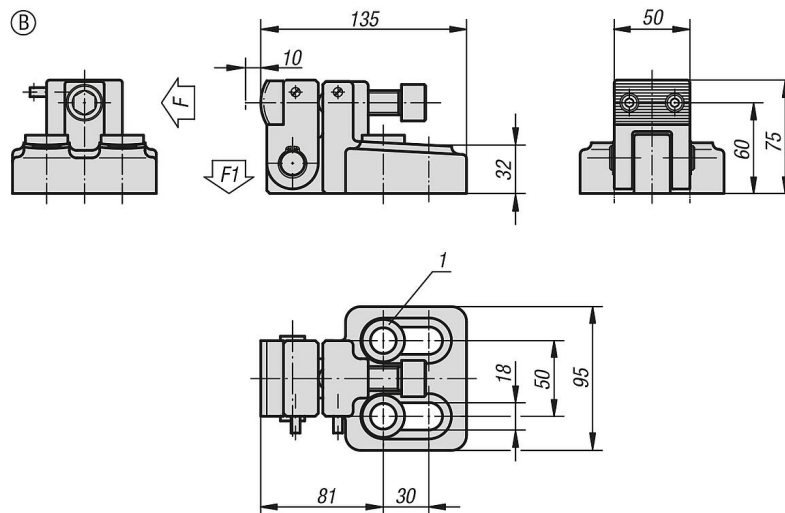

Side clamps

Item description/product images

Description

Material:

Body ductile iron (SG iron)
Jaw QT steel hardened.

Version:

Painted black.
Jaw bright.

Drawing reference:

- 1) spherical washer set for M12 and M16
- 2) workpiece

Drawings

Overview of items