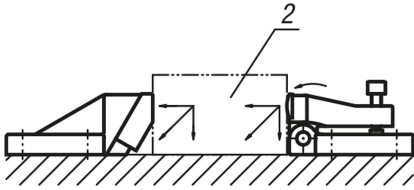

Side clamps

Item description/product images

Description

Material:

Body ductile iron (SG iron)
Jaw QT steel hardened.

Version:

Painted black.
Jaw bright.

Drawing reference:

- 1) spherical washer set for M12 and M16
- 2) workpiece

Drawings

Overview of items