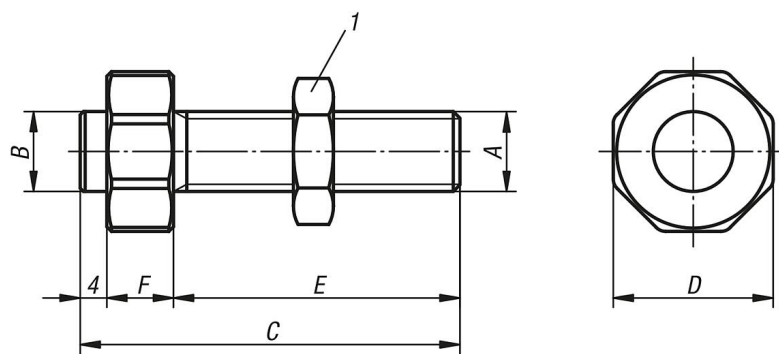

Support bolts

Item description/product images

Description

Material:
Carbon steel.

Version:
Tempered and black oxidised.

Drawing reference:
1) locknut

Drawings

Overview of items

Support bolts

Order No.	A	B	C	D	E	F
K0828.08041	M8	8	41	17	30	7
K0828.08051	M8	8	51	17	40	7
K0828.12057	M12	12	57	24	43	10
K0828.12072	M12	12	72	24	58	10

Overview of items

Order No.	A	B	C	D	E	F
K0828.16057	M16	16	57	30	43	10
K0828.16072	M16	16	72	30	58	10