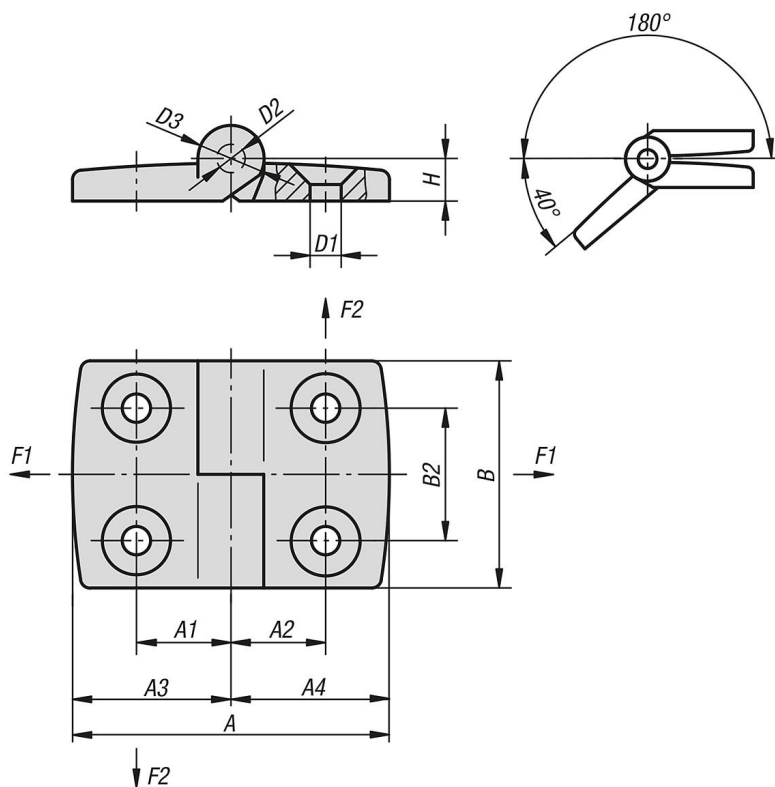

Hinges plastic, lift-off, left

Item description/product images

Description

Material:

Fibreglass reinforced thermoplastic.
Hinge pin stainless steel.

Version:

Hinge black. Pin bright.

Note:

All hinges can be supplied on request with guide tabs for the slots of aluminium profiles (slots 6, 8 and 10). They facilitate assembly, secure the hinge against rotation and make it harder wearing.

The loading values given for the hinges are non-binding reference values without consideration of safety factors and exclude any liability. The values given are for information purposes only and do not constitute a legally binding assurance of properties.

The load values have been determined under laboratory conditions. Each user must determine individually whether the hinge is suitable for the respective application.

Different materials onto which the hinges are installed and the type of mounting, weather conditions and wear can influence the determined values.

Drawings