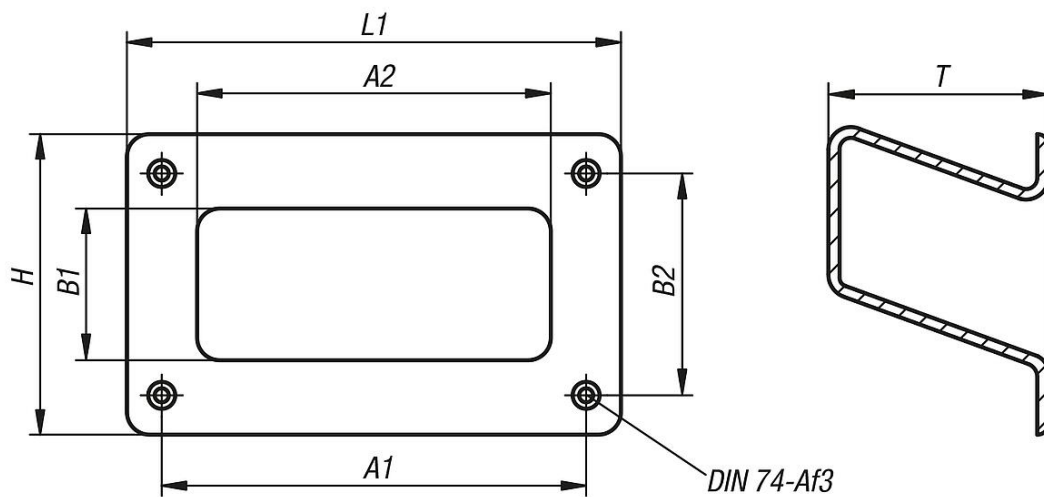

Recessed handles, plastic, screw-on

Item description/product images

Description

Material:
Thermoplastic (ABS).

Version:
Black.

Note:
Max. load 500 N/pair.

Drawings

Overview of items

Recessed handles

Recessed handles, plastic, screw-on

Overview of items

Order No.	Version 2	A1	A2	B1	B2	H	L1	T	Load capacity N
K1079.1121	screw on	112	94	40	58,8	79	131	58	250