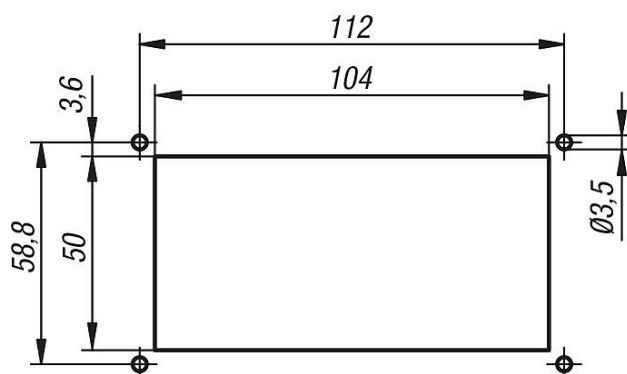

Recessed handles, plastic, screw-on

Item description/product images

Description

Material:
Thermoplastic (ABS).

Version:
Black.

Note:
Max. load 500 N/pair.

Drawings

Overview of items

Recessed handles

Recessed handles, plastic, screw-on

Overview of items

Order No.	Version 2	A1	A2	B1	B2	H	L1	T	Load capacity N
K1079.1121	screw on	112	94	40	58,8	79	131	58	250