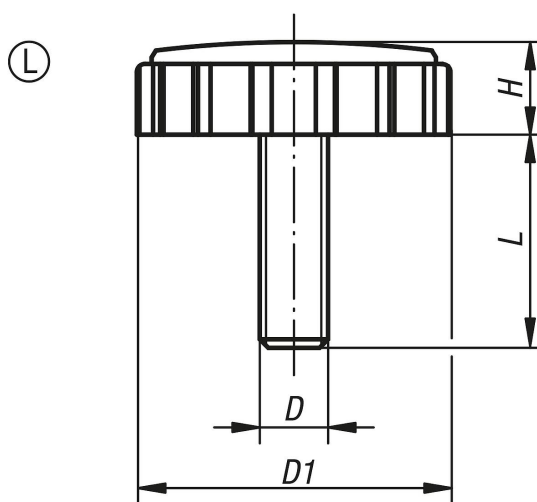

Knurled screws with external thread

Item description/product images

Description

Material, version:

Body black hard thermoplastic.

Coating black soft thermoplastic.

External thread electro zinc-plated steel grade 5.8.

Version:

Other screw sizes, screw lengths, versions and colours.

Note:

SYMPA TOUCH Knurled screws are available in one grip size with internal and external threads.

Drawings

Overview of items

Order No.	Form	D	D1	H	L
K0281.5706X15	L	M6	57,4	17	15
K0281.5706X20	L	M6	57,4	17	20
K0281.5706X25	L	M6	57,4	17	25
K0281.5706X35	L	M6	57,4	17	35
K0281.5708X16	L	M8	57,4	17	16
K0281.5708X25	L	M8	57,4	17	25
K0281.5708X30	L	M8	57,4	17	30
K0281.5708X35	L	M8	57,4	17	35
K0281.5710X30	L	M10	57,4	17	30
K0281.5710X40	L	M10	57,4	17	40
K0281.5710X50	L	M10	57,4	17	50