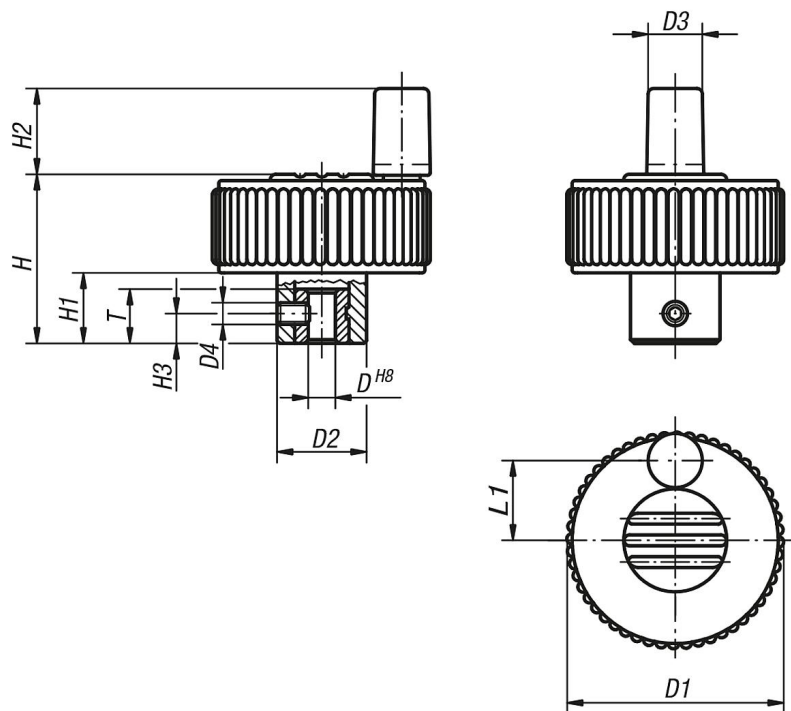

### Description

**Material:**  
Black thermoplastic.  
Bush grade 5.8 steel.

**Version:**  
Steel trivalent blue-passivated.

**Drawing reference:**  
Form H: without locking grub screw  
Form M: with locking grub screw

## Drawings