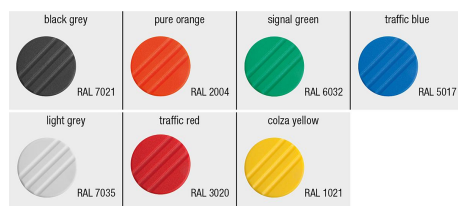

Knurled knobs with grip

Item description/product images

Description

Material:
Black thermoplastic.
Bush grade 5.8 steel.

Version:
Steel trivalent blue-passivated.

Drawing reference:
Form H: without locking grub screw
Form M: with locking grub screw

Drawings

Overview of items

Knurled knobs with grip

Order No.	Form	Colour Cap	D	D1	D2	D3	D4	H	H1	H2	H3	L1	T
K0262.2106	H	black grey RAL 7021	6H8	40	16,5	10	-	31	13	16	-	15	10
K0262.21061	H	orange RAL 2004	6H8	40	16,5	10	-	31	13	16	-	15	10