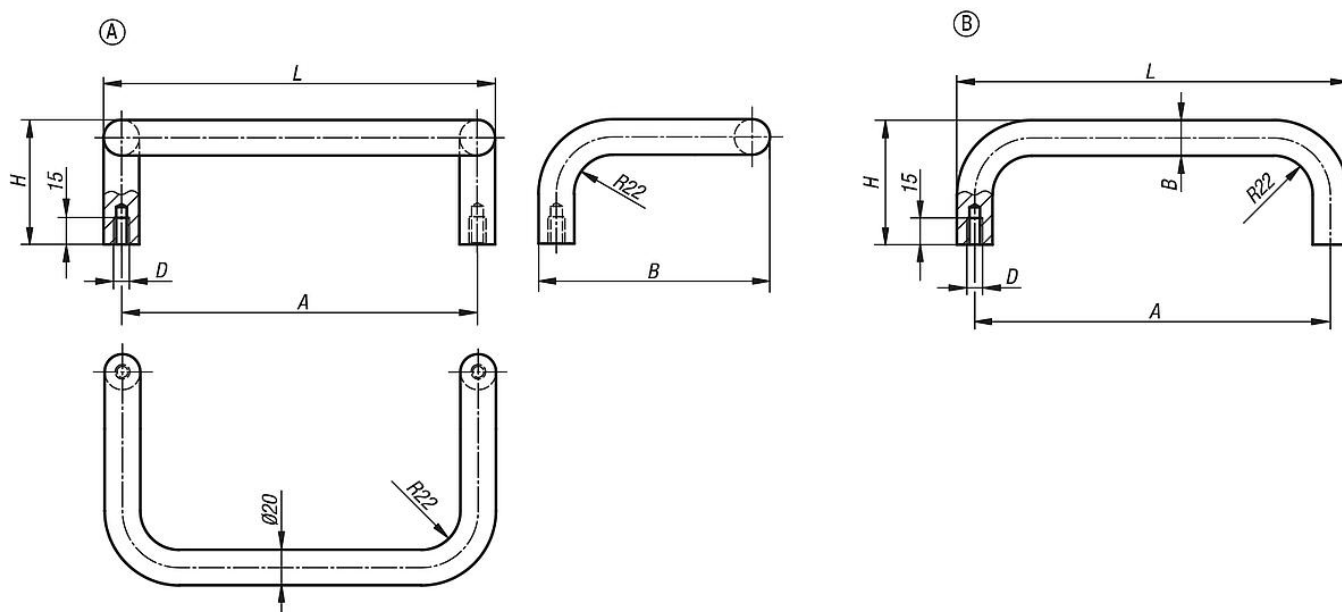

Pull handle steel round

Item description/product images

Description

Material:

Round steel

Version:

Ground, brushed and matt-chromed or black powder-coated with fine texture

Note:

Available as straight or right-angled handle.

Drawings

Overview of items

Pull handles

| Order No. | Form | Main colour | A | B | D | H | L | Load capacity N |
|--------------|------|---------------------|-----|-----|----|----|-----|-----------------|
| K0230.200081 | A | matt chromed | 200 | 130 | M8 | 70 | 220 | 1000 |
| K0230.350081 | A | matt chromed | 350 | 130 | M8 | 70 | 370 | 1000 |
| K0230.200082 | A | black powder-coated | 200 | 130 | M8 | 70 | 220 | 1000 |
| K0230.350082 | A | black powder-coated | 350 | 130 | M8 | 70 | 370 | 1000 |
| K0230.200083 | B | matt chromed | 200 | 20 | M8 | 70 | 220 | 1000 |
| K0230.250083 | B | matt chromed | 250 | 20 | M8 | 70 | 270 | 1000 |
| K0230.300083 | B | matt chromed | 300 | 20 | M8 | 70 | 320 | 1000 |
| K0230.350083 | B | matt chromed | 350 | 20 | M8 | 70 | 370 | 1000 |
| K0230.200084 | B | black powder-coated | 200 | 20 | M8 | 70 | 220 | 1000 |
| K0230.250084 | B | black powder-coated | 250 | 20 | M8 | 70 | 270 | 1000 |
| K0230.300084 | B | black powder-coated | 300 | 20 | M8 | 70 | 320 | 1000 |
| K0230.350084 | B | black powder-coated | 350 | 20 | M8 | 70 | 370 | 1000 |