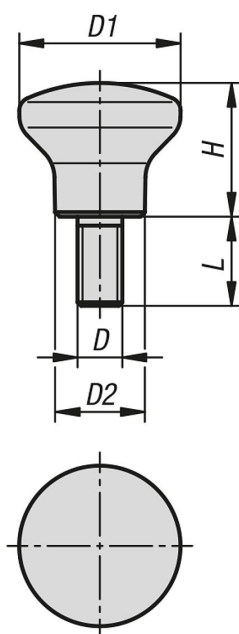

### Item description/product images

### Description

**Material:**

Thermoset PF 31.  
Steel or stainless steel.

**Version:**

Thermoset black, high-gloss polished.  
Trivalent blue passivated steel or bright stainless steel.

**On request:**

Other screw lengths.

### Drawings

#### Mushroom knobs with external thread

Order No.	Component material	D	D1	D2	H	L
K1289.1805X10	steel	M5	18	10	15	10
K1289.2106X10	steel	M6	21	12	17	10
K1289.2506X10	steel	M6	25	14	21	10
K1289.3308X15	steel	M8	33	18	29	15
K1289.11805X10	stainless steel	M5	18	10	15	10
K1289.12106X10	stainless steel	M6	21	12	17	10
K1289.12506X10	stainless steel	M6	25	14	21	10
K1289.13308X15	stainless steel	M8	33	18	29	15