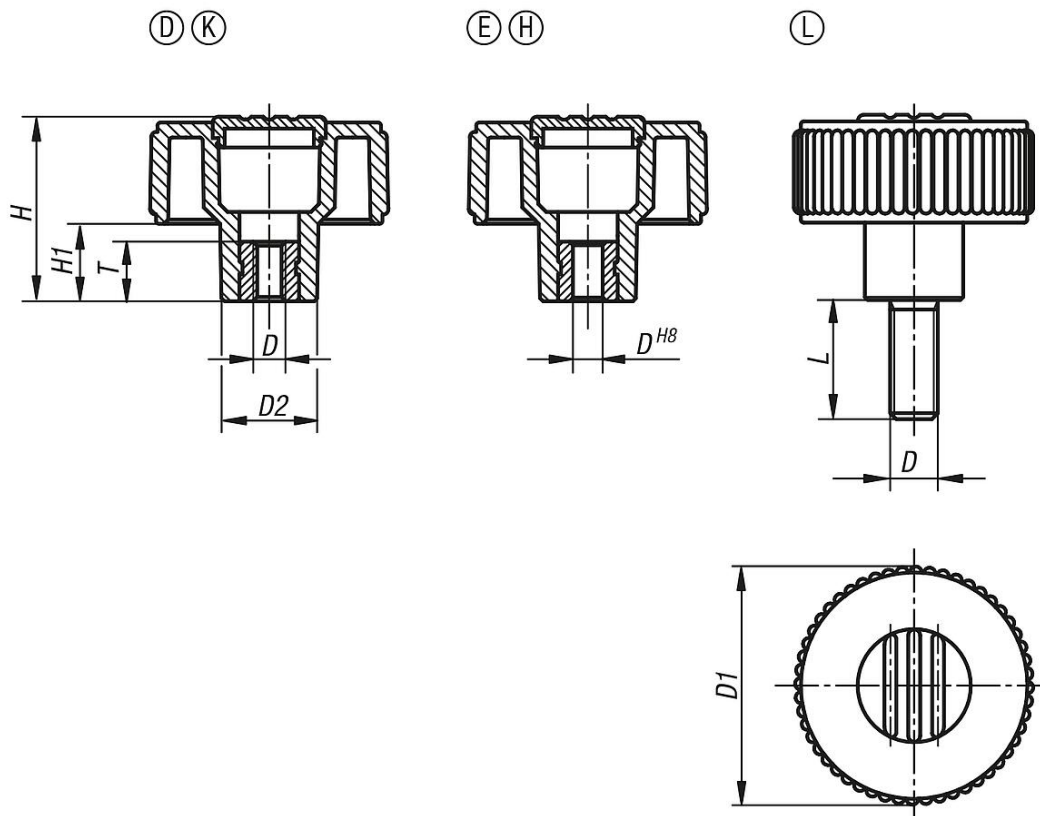

## Description

**Material:**

Black thermoplastic.  
Bush and screw grade 5.8 steel.

**Version:**

Steel trivalent blue-passivated.

**Drawing reference:**

Form D: tapped bush without cap  
Form K: tapped bush with cap  
Form E: reamed bush without cap  
Form H: reamed bush with cap  
Form L: external thread

## Drawings