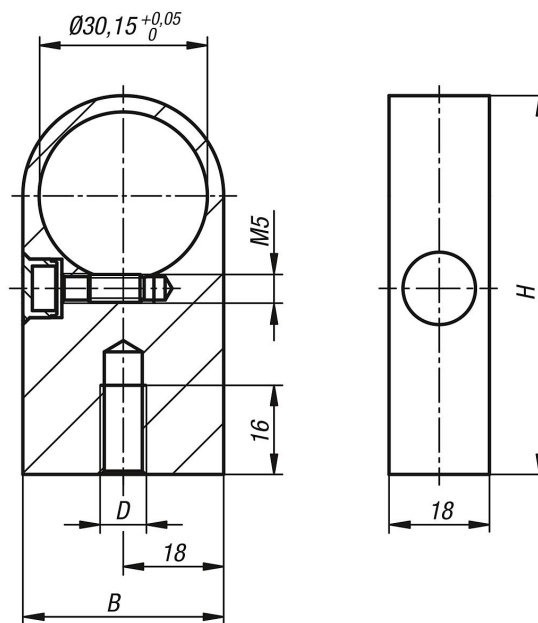

Overview of items

Order No.	Main colour	B	D	H
K1018.08301	natural anodised	36	M8	68
K1018.08302	black anodised	36	M8	68