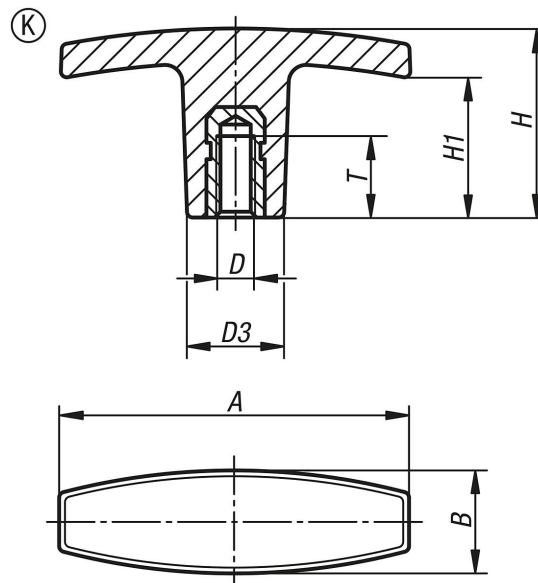

T-grips, with internal thread

Item description/product images

Description

Material, version:

Glass-fibre reinforced thermoplastic, black
Threaded bush in brass.

On request:

Grip colour red, yellow, green, blue, white or grey (min. quantity 1000).

Drawings

Overview of items

Order No.	Form	A	B	D	D3	H	H1	T
K0180.14005	K	40	13	M5	13	30,5	20	10
K0180.15005	K	50	15	M5	14	24	16	10
K0180.16006	K	60	17	M6	16	31,5	23	12
K0180.17108	K	71	19,5	M8	20	36	19	20
K0180.17110	K	71	19,5	M10	20	36	19	20
K0180.18010	K	80	26	M10	26	39,5	26	25
K0180.18012	K	80	26	M12	26	39,5	26	25