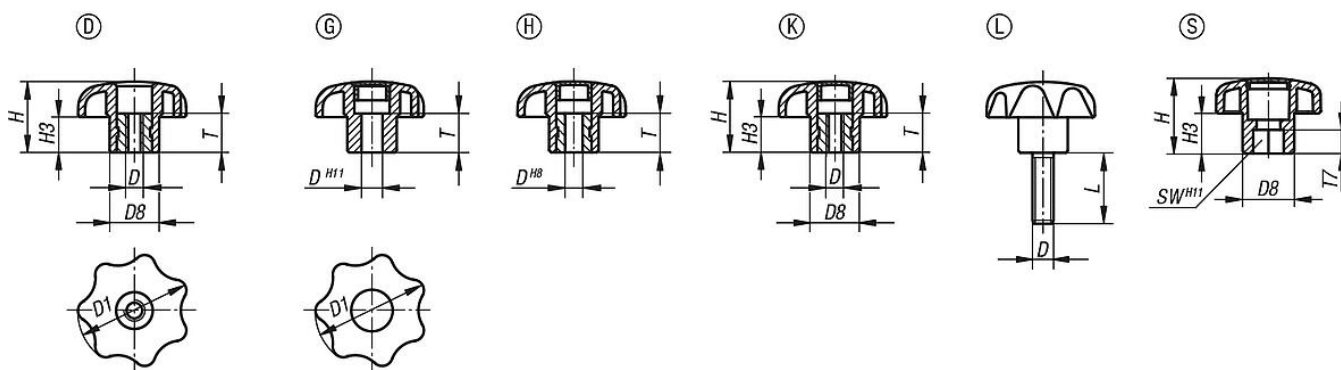

Drawings

Overview of items

Star grips similar to DIN 6336

Order No.	Form	Colour Cap	D	D1	D8	H	H3	L	SW	T	T7
K0155.504	D	-	M4	25	12	16	8	-	-	10	-
K0155.505	D	-	M5	25	12	16	8	-	-	10	-
K0155.5061	D	-	M6	25	12	16	8	-	-	10	-
K0155.5051	D	-	M5	32	14	20	10	-	-	10	-
K0155.506	D	-	M6	32	14	20	10	-	-	10	-
K0155.508	D	-	M8	40	18	25	13	-	-	14	-
K0155.5101	D	-	M10	40	18	25	13	-	-	14	-
K0155.5081	D	-	M8	50	22	32	17	-	-	14	-
K0155.510	D	-	M10	50	22	32	17	-	-	14	-
K0155.5121	D	-	M12	50	22	32	17	-	-	18	-
K0155.5102	D	-	M10	63	26	40	21	-	-	14	-
K0155.512	D	-	M12	63	26	40	21	-	-	18	-
K0155.516	D	-	M16	63	26	40	21	-	-	18	-
K0155.305	G	jet black	5	25	12	16	8	-	-	10	-
K0155.3055	G	light grey RAL 7035	5	25	12	16	8	-	-	10	-
K0155.3056	G	traffic red RAL 3020	5	25	12	16	8	-	-	10	-