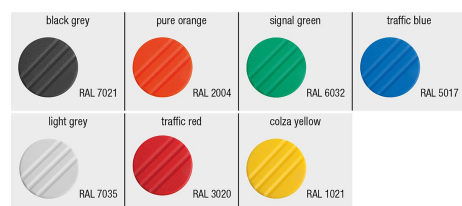

Knurled knobs metal parts stainless steel

Item description/product images