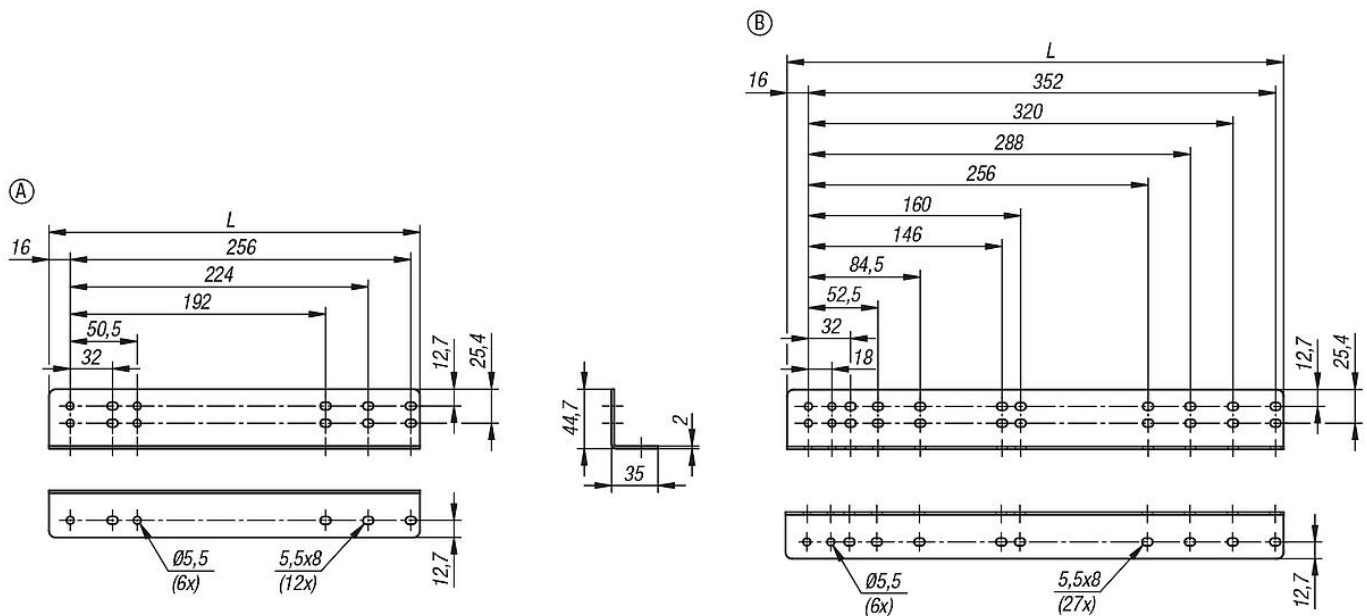

## Description

**Material:**  
Mounting bracket steel.

**Version:**  
Mounting bracket electro zinc-plated.

**Note for ordering:**  
Sold in pairs.

**Note:**  
As an option for floor or side mounting.

**Accessory:**  
K1718 Steel telescopic slides for side mounting, over-extension, load capacity up to 160 kg

## Drawings