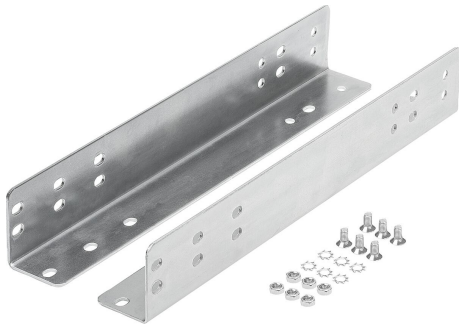

# Mounting bracket, steel, for telescopic slides

## Item description/product images

## Description

**Material:**  
Mounting bracket steel.

**Version:**  
Mounting bracket electro zinc-plated.

**Note for ordering:**  
Sold in pairs.

**Note:**  
As an option for floor or side mounting.

**Accessory:**  
K1718 Steel telescopic slides for side mounting, over-extension, load capacity up to 160 kg