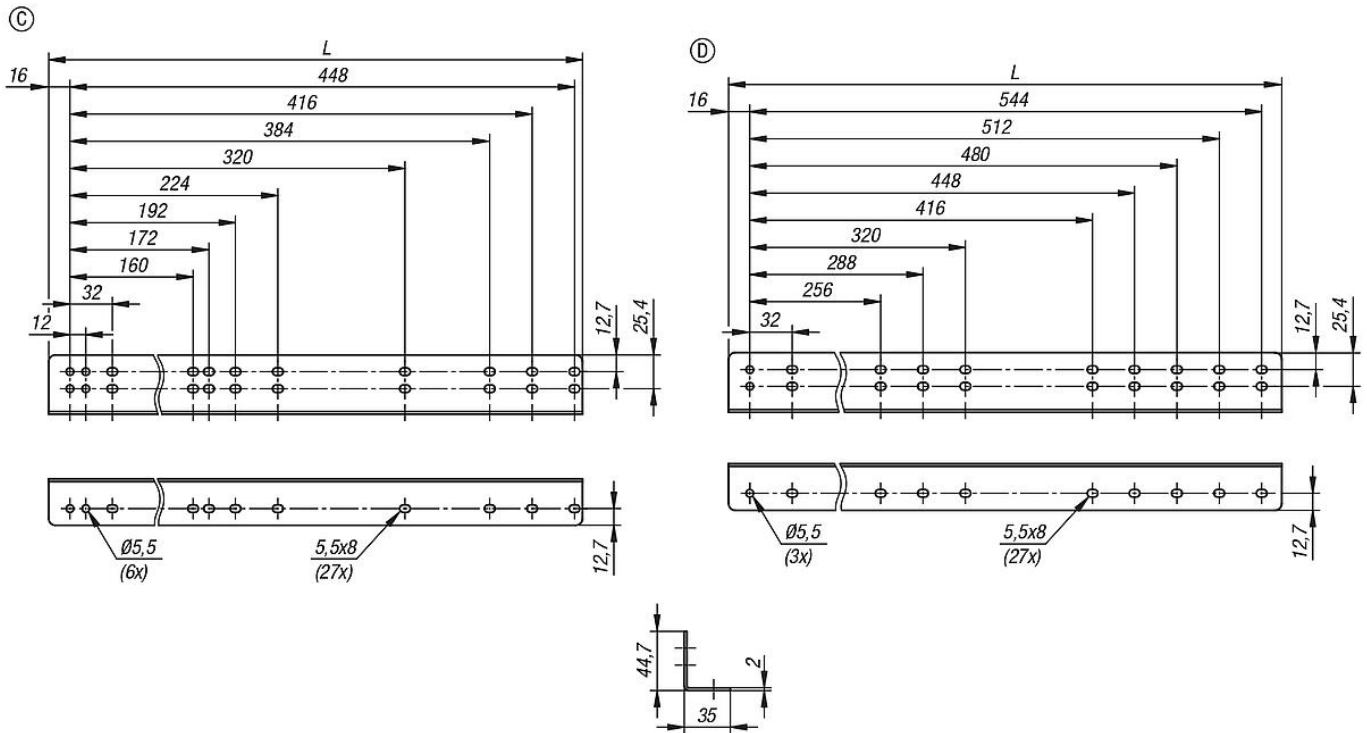

Mounting bracket, steel, for telescopic slides

Drawings

Overview of items

Mounting bracket, steel, for telescopic slides

Order No.	Form	L	Packaging type
K2094.0279	A	279	1 piece = 1 pair
K2094.0374	B	374	1 piece = 1 pair
K2094.0470	C	470	1 piece = 1 pair
K2094.0575	D	575	1 piece = 1 pair