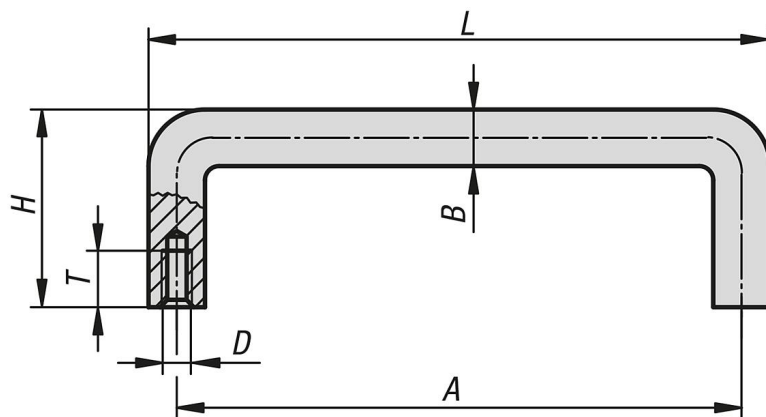

Overview of items

Pull handles steel, round