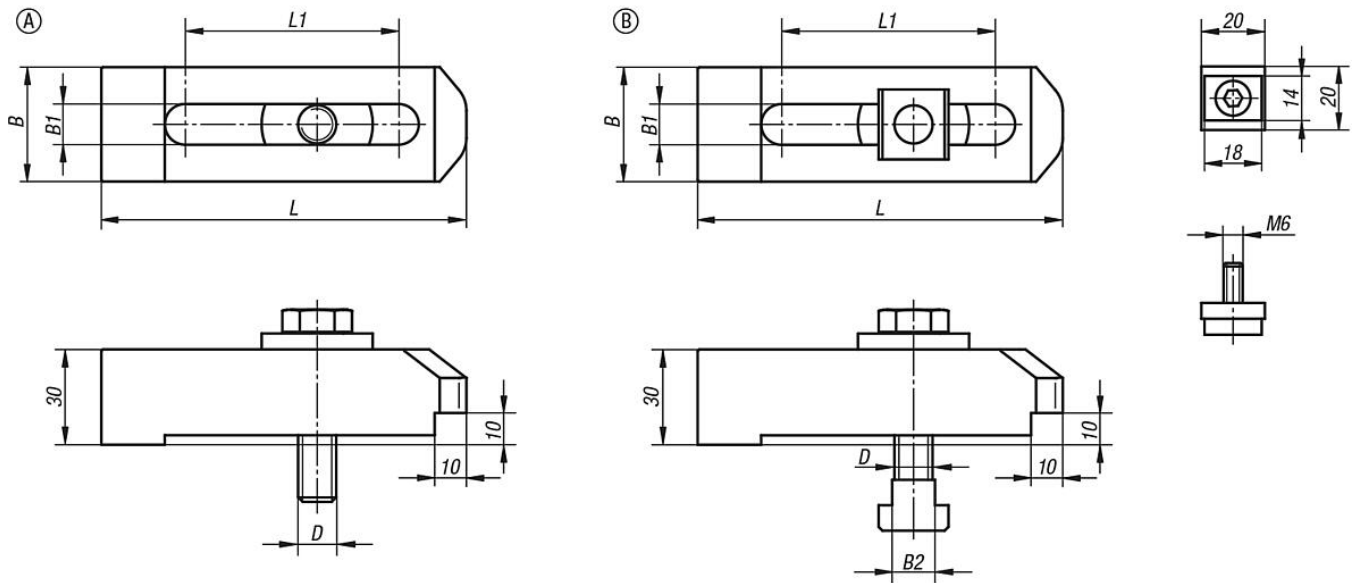

2x M6x12 cap screws

K1008.1816

4x M16 claw clamps

4x M16x60 hex head screws grade 12.9

4x M16 washers for clamps

4x T-slot nuts for 18mm slots

2x T-slot keys

2x M6x12 cap screws

Clamping claw sets

Drawings

Overview of items