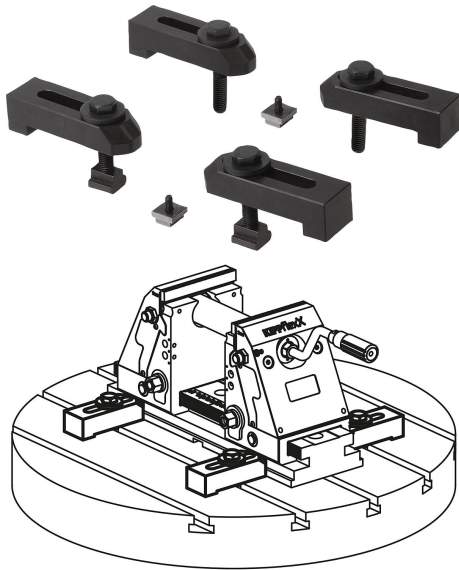

Clamping claw sets

Item description/product images

Description

Material:

Carbon steel.

Version:

Black oxidised.

Supplied with:

Form A

K1008.0012

4x M12 claw clamps

4x M12x55 hex head screws grade 12.9

4x M12 washers for clamps

K1008.0016

4x M16 clamping claws

4x M16x60 hex head screws grade 12.9

4x M16 washers for clamps

Form B

K1008.1412

4x M12 claw clamps

4x M12x55 hex head screws grade 12.9

4x M12 washers for clamps

4x T-slot nuts for 14mm slots

2x T-slot keys

2x M6x12 cap screws

K1008.1816

4x M16 claw clamps

4x M16x60 hex head screws grade 12.9

4x M16 washers for clamps

4x T-slot nuts for 18mm slots

2x T-slot keys

2x M6x12 cap screws