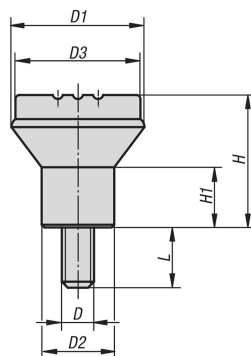

Overview of items

Mushroom knobs with external thread

Order No.	Component material	Colour Cap	D	D1	D2	D3	H	H1	L
K0251.AEX10	steel	black grey RAL 7021	8-32	21	13	19	21	10	10
K0251.AE5X10	steel	light grey RAL 7035	8-32	21	13	19	21	10	10
K0251.AE6X10	steel	traffic red RAL 3020	8-32	21	13	19	21	10	10
K0251.AE7X10	steel	colza yellow RAL 1021	8-32	21	13	19	21	10	10
K0251.AEX20	steel	black grey RAL 7021	8-32	21	13	19	21	10	20