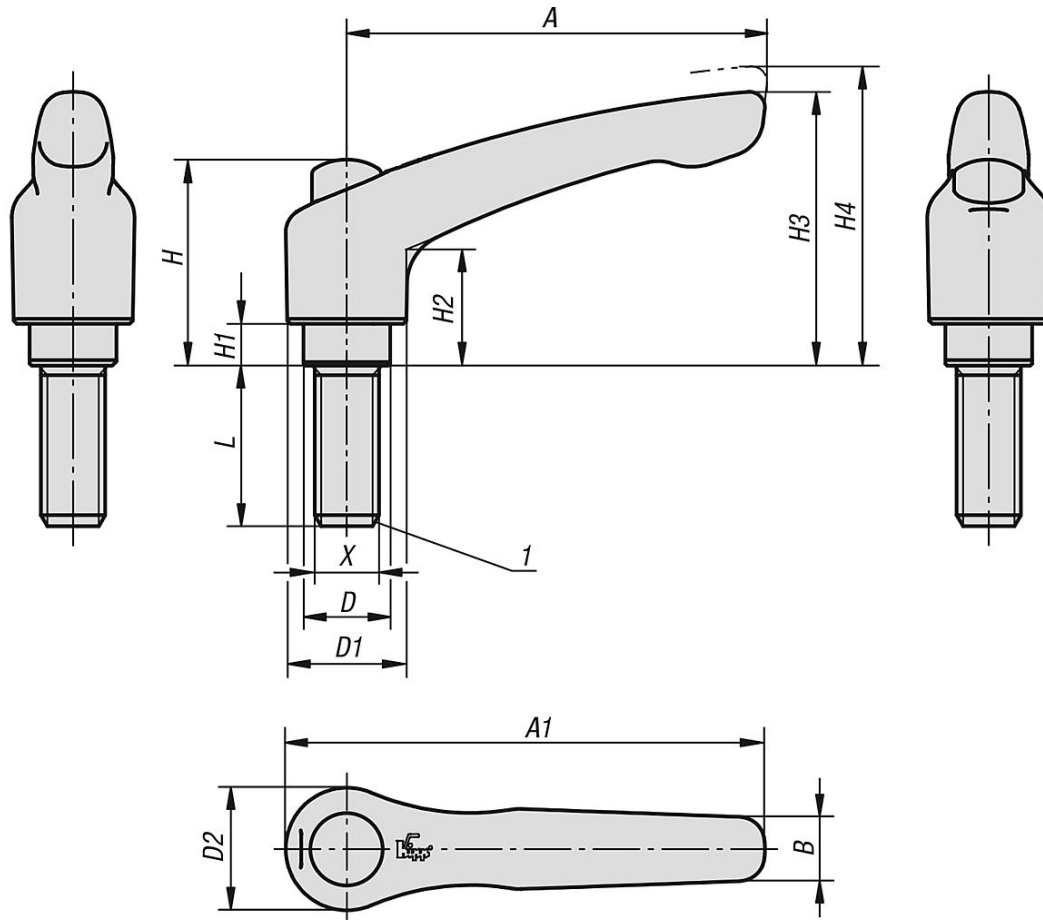

#### Note:

Where  $L \geq 60$  mm the thread length is always 60 mm.

#### On request:

Other threads, screw lengths, colours and special versions.  
Dimension "H1" available in other lengths at extra charge.

#### Drawing reference:

1) flat point DIN EN ISO 4753

**Clamping levers, die-cast zinc with external thread and protective cap, threaded pin black oxidised steel**

Drawings

**Overview of items**

**Clamping levers with protective cap, male thread**