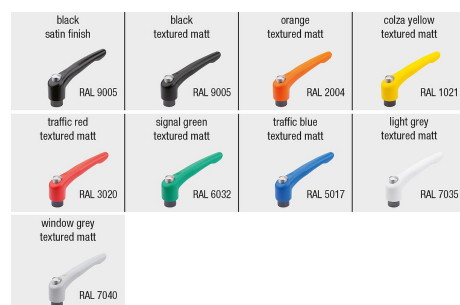

## Clamping levers, die-cast zinc with external thread and protective cap, threaded pin black oxidised steel

Item description/product images

lift to  
disengage

#### Material:

Handle die-cast zinc DIN EN 12844.  
Steel parts grade 5.8.  
Protective cap stainless steel 1.4305.

#### Version:

Handle powder-coated.  
Steel parts black oxidised.  
Caps bright stainless steel.