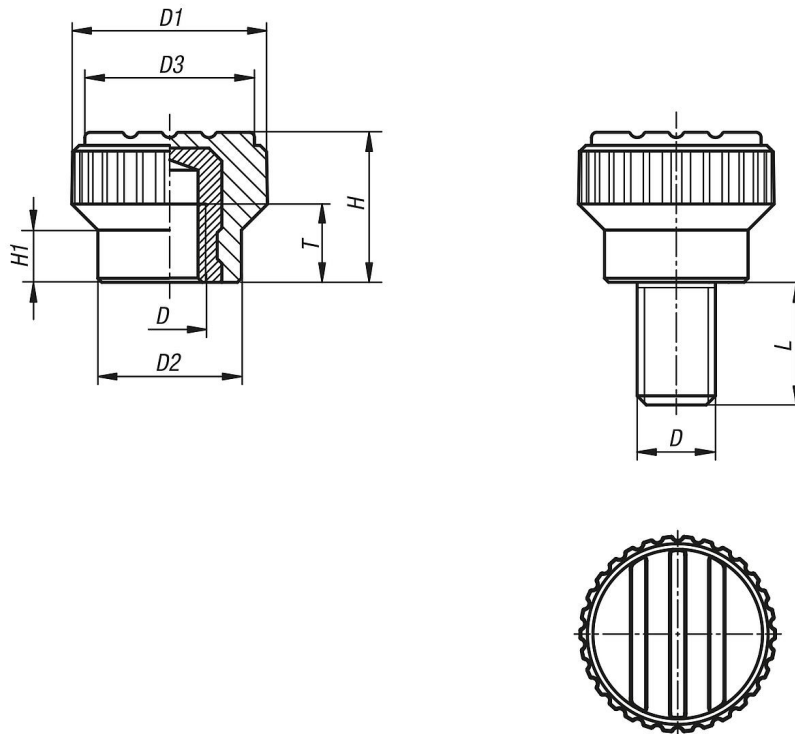

Overview of items

Knurled knobs

Order No.	Thread type	Component material	D	D1	D2	D3	H	H1	T	L
K0110.003	internal thread	brass	M3	15	11	13	11,5	4,3	4,5	-
K0110.004	internal thread	brass	M4	15	11	13	11,5	4,3	6	-
K0110.005	internal thread	brass	M5	15	11	13	11,5	4,3	6	-
K0110.0003	internal thread	stainless steel	M3	15	11	13	11,5	4,3	4,5	-
K0110.0004	internal thread	stainless steel	M4	15	11	13	11,5	4,3	6	-
K0110.0005	internal thread	stainless steel	M5	15	11	13	11,5	4,3	6	-
K0110.003X8	external thread	steel	M3	15	11	13	11,5	4,3	-	8
K0110.003X10	external thread	steel	M3	15	11	13	11,5	4,3	-	10
K0110.003X12	external thread	steel	M3	15	11	13	11,5	4,3	-	12