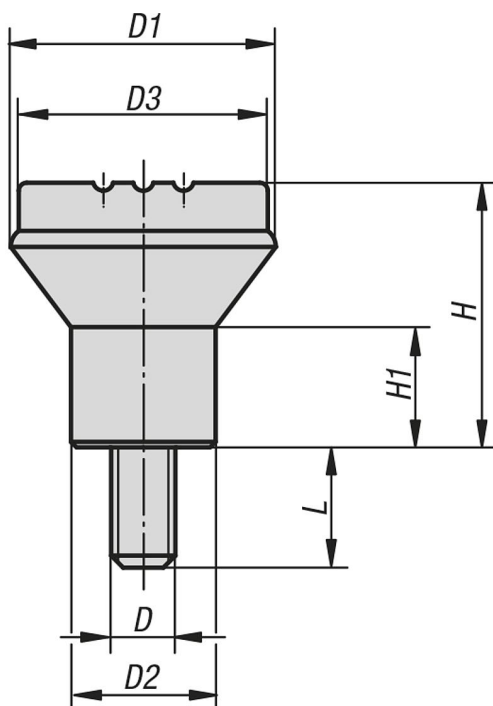

Mushroom knobs external thread

Item description/product images

Description

Material:

Black thermoplastic.

Screw grade 5.8 steel or 1.4305 stainless steel.

Version:

Steel trivalent blue passivated, stainless steel bright.

Drawings

Overview of items

Mushroom knobs with external thread

Order No.	Component material	Colour Cap	D	D1	D2	D3	H	H1	L
K0251.04X10	steel	black grey RAL 7021	M4	21	12	19	21	10	10

Mushroom knobs external thread