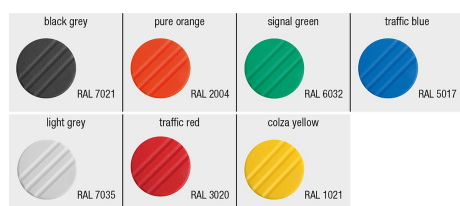

Mushroom knobs external thread

Item description/product images

Description

Material:

Black thermoplastic.

Screw grade 5.8 steel or 1.4305 stainless steel.

Version:

Steel trivalent blue passivated, stainless steel bright.