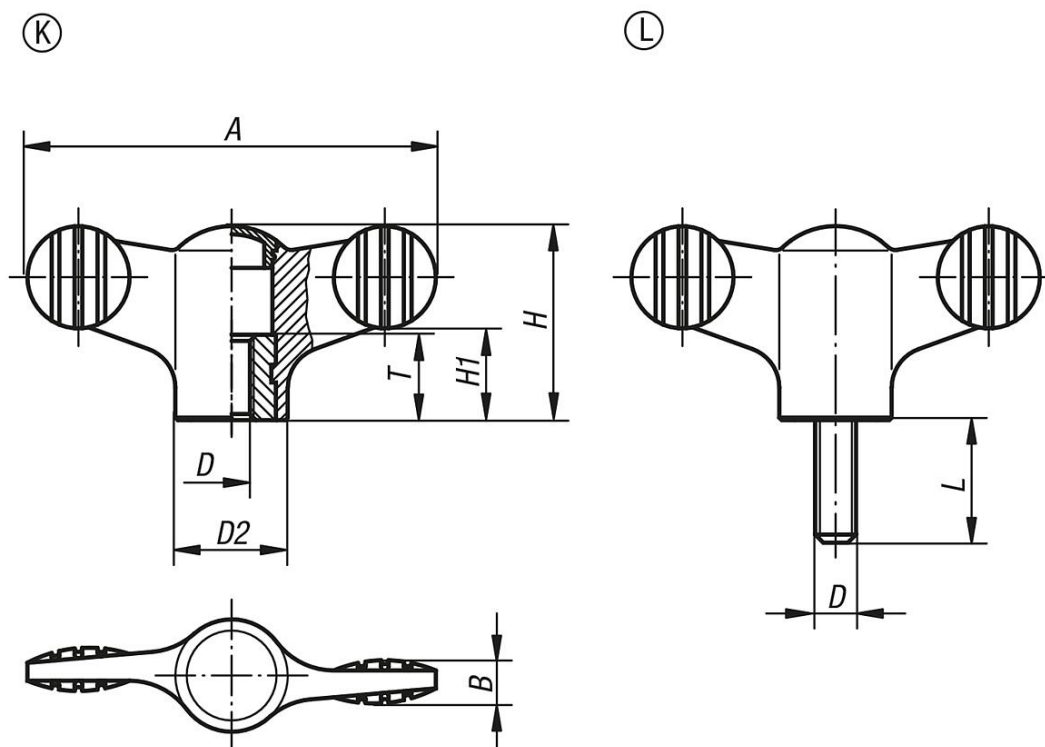

Drawings

Overview of items

Wing Grips

Order No.	Form	Component material	Colour Cap	A	B	D	D2	H	H1	T	L
K0274.904	K	steel	black grey RAL 7021	38	4,5	M4	12	18	8,5	10	-
K0274.9045	K	steel	light grey RAL 7035	38	4,5	M4	12	18	8,5	10	-
K0274.9046	K	steel	traffic red RAL 3020	38	4,5	M4	12	18	8,5	10	-
K0274.9047	K	steel	colza yellow RAL 1021	38	4,5	M4	12	18	8,5	10	-
K0274.905	K	steel	black grey RAL 7021	38	4,5	M5	12	18	8,5	10	-
K0274.9055	K	steel	light grey RAL 7035	38	4,5	M5	12	18	8,5	10	-
K0274.9056	K	steel	traffic red RAL 3020	38	4,5	M5	12	18	8,5	10	-
K0274.9057	K	steel	colza yellow RAL 1021	38	4,5	M5	12	18	8,5	10	-
K0274.906	K	steel	black grey RAL 7021	38	4,5	M6	12	18	8,5	10	-
K0274.9065	K	steel	light grey RAL 7035	38	4,5	M6	12	18	8,5	10	-
K0274.9066	K	steel	traffic red RAL 3020	38	4,5	M6	12	18	8,5	10	-
K0274.9067	K	steel	colza yellow RAL 1021	38	4,5	M6	12	18	8,5	10	-
K0274.105	K	steel	black grey RAL 7021	50	5	M5	14	24	11,5	10	-
K0274.1055	K	steel	light grey RAL 7035	50	5	M5	14	24	11,5	10	-
K0274.1056	K	steel	traffic red RAL 3020	50	5	M5	14	24	11,5	10	-
K0274.1057	K	steel	colza yellow RAL 1021	50	5	M5	14	24	11,5	10	-
K0274.106	K	steel	black grey RAL 7021	50	5	M6	14	24	11,5	10	-
K0274.1065	K	steel	light grey RAL 7035	50	5	M6	14	24	11,5	10	-
K0274.1066	K	steel	traffic red RAL 3020	50	5	M6	14	24	11,5	10	-
K0274.1067	K	steel	colza yellow RAL 1021	50	5	M6	14	24	11,5	10	-
K0274.208	K	steel	black grey RAL 7021	75	7	M8	21	35,6	16,5	14	-
K0274.2085	K	steel	light grey RAL 7035	75	7	M8	21	35,6	16,5	14	-
K0274.2086	K	steel	traffic red RAL 3020	75	7	M8	21	35,6	16,5	14	-
K0274.2087	K	steel	colza yellow RAL 1021	75	7	M8	21	35,6	16,5	14	-
K0274.210	K	steel	black grey RAL 7021	75	7	M10	21	35,6	16,5	14	-
K0274.2105	K	steel	light grey RAL 7035	75	7	M10	21	35,6	16,5	14	-
K0274.2106	K	steel	traffic red RAL 3020	75	7	M10	21	35,6	16,5	14	-