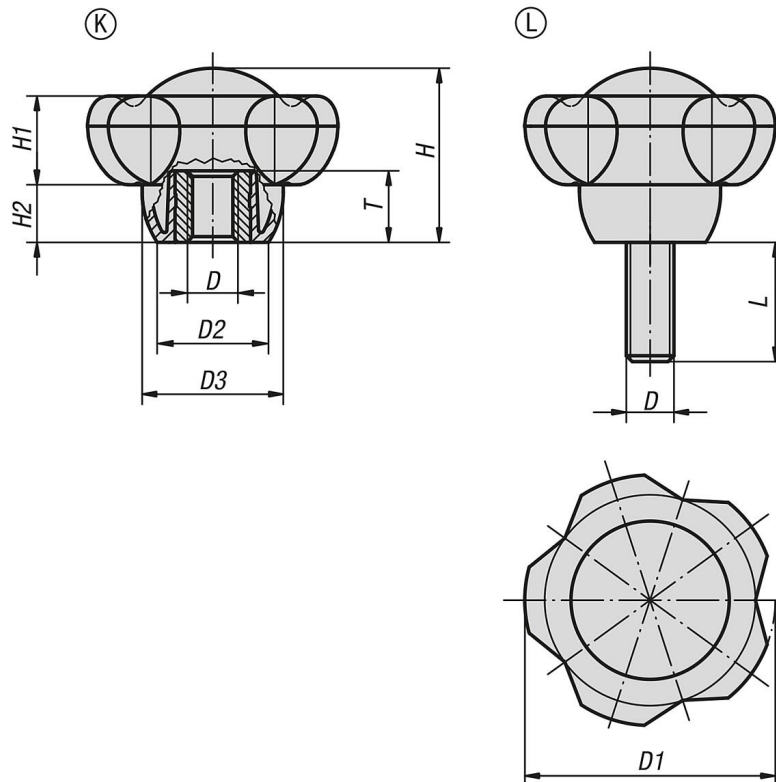

### Description

**Material:**

Black thermoplastic.

Bush and screw 5.8 steel or 1.4305 stainless steel.

**Version:**

Steel trivalent blue passivated, stainless steel bright.

**Note:**

The screw lengths 15, 35 and 45 are not available in stainless steel.

### Drawings