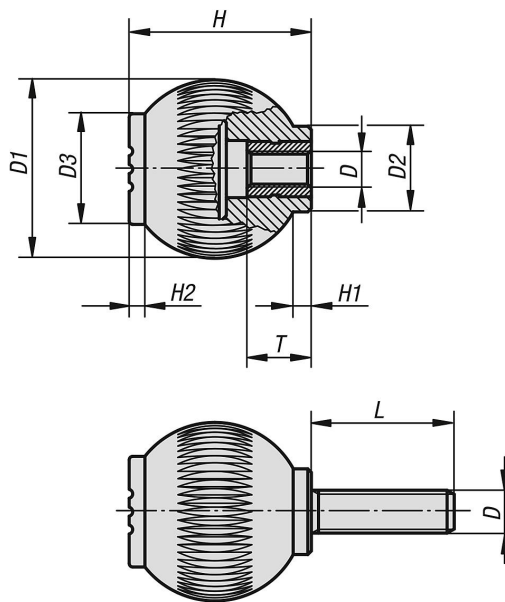

## Description

**Material:**

Black thermoplastic.

Bush and screw 5.8 steel or 1.4305 stainless steel.

**Version:**

Steel trivalent blue passivated, stainless steel bright.

## Drawings

### Spherical knobs

Order No.	Thread type	Component material	Colour Cap	D	D1	D2	D3	H	H1	H2	L	T
K0253.106	internal thread	steel	black grey RAL 7021	M6	25	12	17	25	3	2	-	10
K0253.1061	internal thread	steel	orange RAL 2004	M6	25	12	17	25	3	2	-	10
K0253.1062	internal thread	steel	signal green RAL6032	M6	25	12	17	25	3	2	-	10
K0253.1063	internal thread	steel	blue RAL5017	M6	25	12	17	25	3	2	-	10
K0253.1065	internal thread	steel	light grey RAL 7035	M6	25	12	17	25	3	2	-	10
K0253.1066	internal thread	steel	traffic red RAL 3020	M6	25	12	17	25	3	2	-	10
K0253.1067	internal thread	steel	colza yellow RAL 1021	M6	25	12	17	25	3	2	-	10