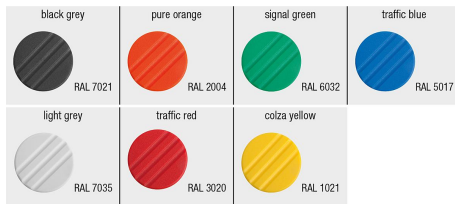

Spherical knobs

Item description/product images

Description

Material:

Black thermoplastic.

Bush and screw 5.8 steel or 1.4305 stainless steel.

Version:

Steel trivalent blue passivated, stainless steel bright.

Drawings