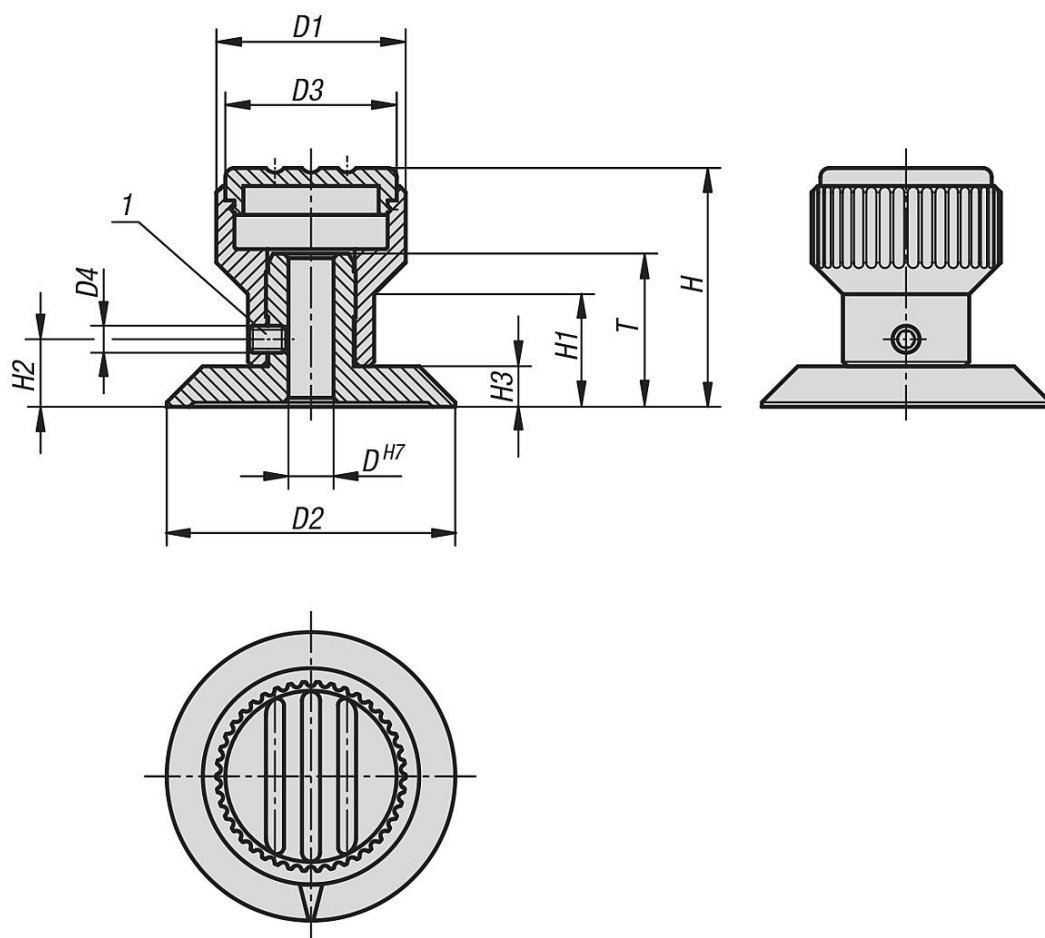

### Description

**Material:**

Knurled knob thermoplastic.  
Washer aluminium.

**Version:**

Knurled knob black grey.  
Washer, black anodised.

**Note:**

The arrow is engraved after anodizing. The set screw secures both the hub and the pressed-in washer. The H7 hole in the hub ensures a good tight fit on the shaft.

## Drawings