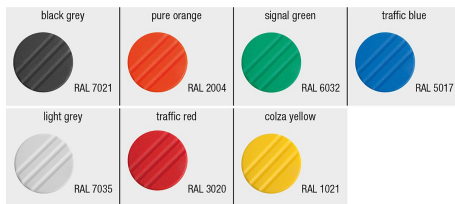

Knurled knobs

Item description/product images

Description

Material:
Thermoplastic, black grey.
Bush steel.

Version:
Bush blue passivated

Note:
Available without graduations, with one scale line or with 20 graduations and 10 digits.

Δ Add the desired cap colour here. No colour code is required for black grey caps.

On request:
Special graduations.

Drawing reference:
Form A: without graduations
Form B: with one scale line
Form C: with standard graduations