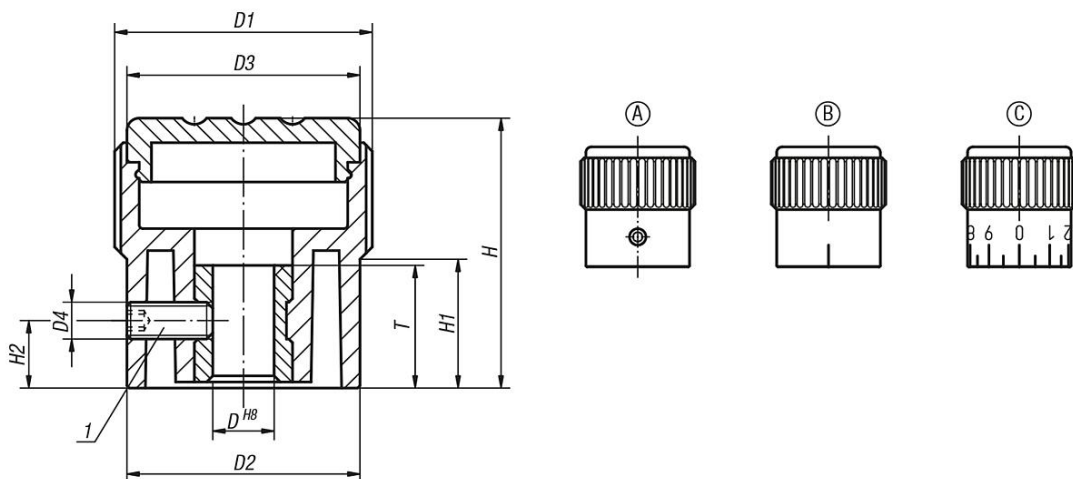

Knurled knobs

Item description/product images

Description

Material:
Thermoplastic, black grey.
Bush steel.

Version:
Bush blue passivated

Note:
Available without graduations, with one scale line or with 20 graduations and 10 digits.

1) Set screw for locking (by Form C between numbers 5 and 6)

Drawings

Overview of items

Knurled knobs

Order No.	Form	Colour Cap	D	D1	D2	D3	D4	H	H1	H2	T
K0248.1105	A	black grey RAL 7021	5	21	19	19	M3	22	10,5	5	10
K0248.11051	A	orange RAL 2004	5	21	19	19	M3	22	10,5	5	10
K0248.11052	A	signal green RAL6032	5	21	19	19	M3	22	10,5	5	10
K0248.11053	A	blue RAL5017	5	21	19	19	M3	22	10,5	5	10
K0248.11055	A	light grey RAL 7035	5	21	19	19	M3	22	10,5	5	10
K0248.11056	A	traffic red RAL 3020	5	21	19	19	M3	22	10,5	5	10