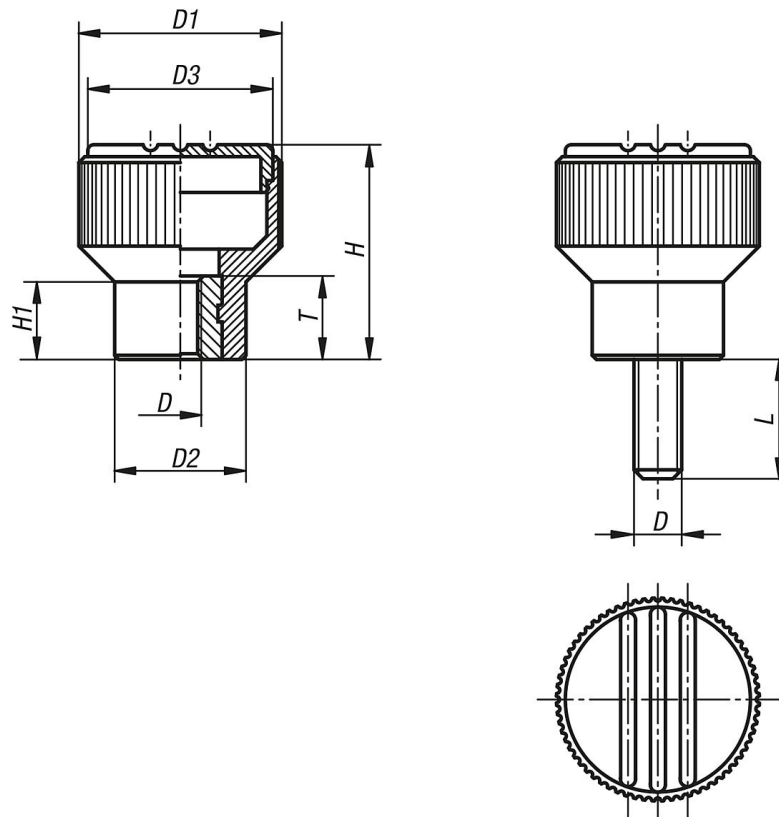

Overview of items

Knurled knobs