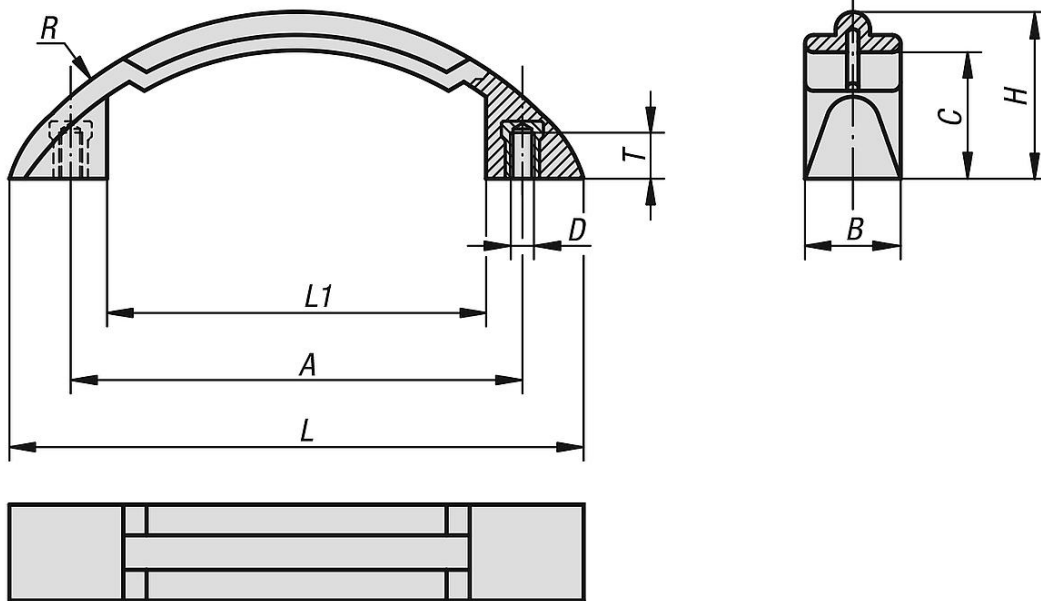

Pull handles arched, plastic

Item description/product images

Description

Material, version:

Thermoplastic, black grey.

Bushes electro zinc-plated steel.

Drawings

Overview of items

Pull handles arch

Order No.	A	B	C	D	H	L	L1	R	T	Load capacity N
K0196.11906	119	25	33	M6	43,5	150	98	94	10	1000

K0196

Pull handles arched, plastic