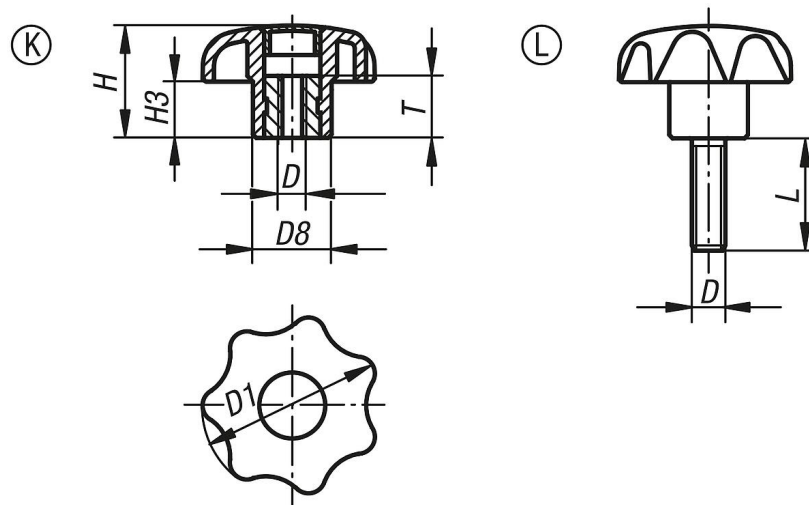

Star grips biopolymer similar to DIN 6336

Item description/product images

Description

Material:

Grip biopolymer.
Bush and screw steel.

Version:

Bush and screw trivalent blue passivated.
Natural beech with beech fibres or coloured black grey.

Drawings

Overview of items

Star grips biopolymer similar to DIN 6336, internal thread

Order No.	Form	Main colour	D	D1	D8	H	H3	L	T
K0155.102051143	K	natural beech	M5	32	14	20	10	-	10
K0155.10206143	K	natural beech	M6	32	14	20	10	-	10
K0155.10208143	K	natural beech	M8	40	18	25	13	-	14
K0155.102081143	K	natural beech	M8	50	22	32	17	-	14
K0155.102101143	K	natural beech	M10	40	18	25	13	-	14
K0155.10210143	K	natural beech	M10	50	22	32	17	-	14
K0155.102121143	K	natural beech	M12	50	22	32	17	-	18
K0155.10205190	K	black grey RAL 7021	M5	32	14	20	10	-	10

Star grips biopolymer similar to DIN 6336

Overview of items

Order No.	Form	Main colour	D	D1	D8	H	H3	L	T
K0155.1020690	K	black grey RAL 7021	M6	32	14	20	10	-	10
K0155.1020890	K	black grey RAL 7021	M8	40	18	25	13	-	14
K0155.10208190	K	black grey RAL 7021	M8	50	22	32	17	-	14
K0155.10210190	K	black grey RAL 7021	M10	40	18	25	13	-	14
K0155.1021090	K	black grey RAL 7021	M10	50	22	32	17	-	14
K0155.10212190	K	black grey RAL 7021	M12	50	22	32	17	-	18
K0155.104061143X15	L	natural beech	M6	32	14	20	10	15	-
K0155.10408143X20	L	natural beech	M8	32	14	20	10	20	-
K0155.104081143X25	L	natural beech	M8	40	18	25	13	25	-
K0155.10410143X25	L	natural beech	M10	40	18	25	13	25	-
K0155.104101143X25	L	natural beech	M10	50	22	32	17	25	-
K0155.10412143X25	L	natural beech	M12	50	22	32	17	25	-
K0155.10406190X15	L	black grey RAL 7021	M6	32	14	20	10	15	-
K0155.1040890X20	L	black grey RAL 7021	M8	32	14	20	10	20	-
K0155.10408190X25	L	black grey RAL 7021	M8	40	18	25	13	25	-
K0155.1041090X25	L	black grey RAL 7021	M10	40	18	25	13	25	-
K0155.10410190X25	L	black grey RAL 7021	M10	50	22	32	17	25	-
K0155.1041290X25	L	black grey RAL 7021	M12	50	22	32	17	25	-