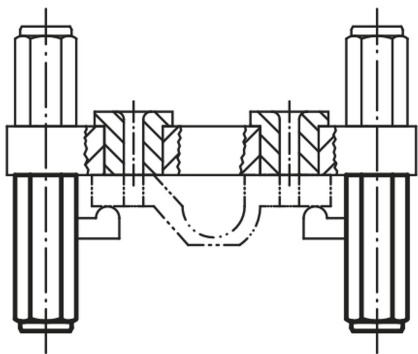

Fixture feet with external thread

Item description/product images

Description

Material:
Carbon steel 1.1181.

Version:
Black oxidised.

Drawings

Overview of items

Fixture feet with external thread

Order No.	B	B1	D	D1	G	H	E	SW
K0300.10X50	17	11	16,5	11	M10	50	19,5	17
K0300.10X75	17	11	16,5	11	M10	75	19,5	17
K0300.10X100	17	11	16,5	11	M10	100	19,5	17
K0300.12X50	17	18	18,5	13	M12	50	21,5	19
K0300.12X75	17	18	18,5	13	M12	75	21,5	19

Fixture feet with external thread

Overview of items

Order No.	B	B1	D	D1	G	H	E	SW
K0300.12X100	17	18	18,5	13	M12	100	21,5	19
K0300.12X125	17	18	18,5	13	M12	125	21,5	19