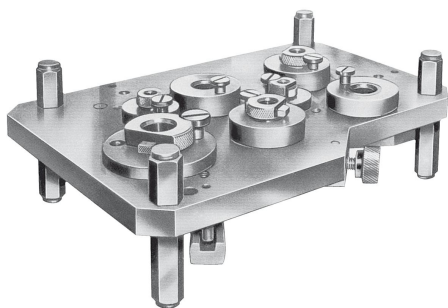

Fixture feet with external thread

Item description/product images

Description

Material:
Carbon steel 1.1181.

Version:
Black oxidised.

Drawings

Overview of items

Fixture feet with external thread

Order No.	B	B1	D	D1	G	H	E	SW
K0300.10X50	17	11	16,5	11	M10	50	19,5	17
K0300.10X75	17	11	16,5	11	M10	75	19,5	17
K0300.10X100	17	11	16,5	11	M10	100	19,5	17
K0300.12X50	17	18	18,5	13	M12	50	21,5	19
K0300.12X75	17	18	18,5	13	M12	75	21,5	19

Fixture feet with external thread

Overview of items

Order No.	B	B1	D	D1	G	H	E	SW
K0300.12X100	17	18	18,5	13	M12	100	21,5	19
K0300.12X125	17	18	18,5	13	M12	125	21,5	19