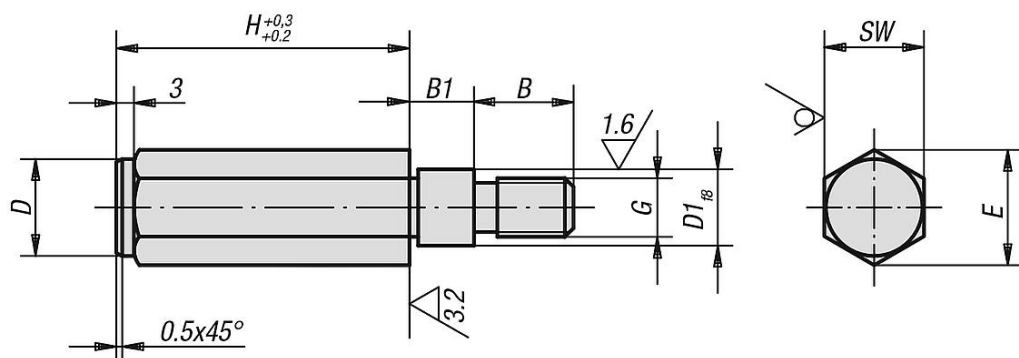

Fixture feet with external thread

Item description/product images

Description

Material:
Carbon steel 1.1181.

Version:
Black oxidised.

Drawings

Overview of items

Fixture feet with external thread

Order No.	B	B1	D	D1	G	H	E	SW
K0300.10X50	17	11	16,5	11	M10	50	19,5	17
K0300.10X75	17	11	16,5	11	M10	75	19,5	17
K0300.10X100	17	11	16,5	11	M10	100	19,5	17
K0300.12X50	17	18	18,5	13	M12	50	21,5	19
K0300.12X75	17	18	18,5	13	M12	75	21,5	19

Fixture feet with external thread

Overview of items

Order No.	B	B1	D	D1	G	H	E	SW
K0300.12X100	17	18	18,5	13	M12	100	21,5	19
K0300.12X125	17	18	18,5	13	M12	125	21,5	19